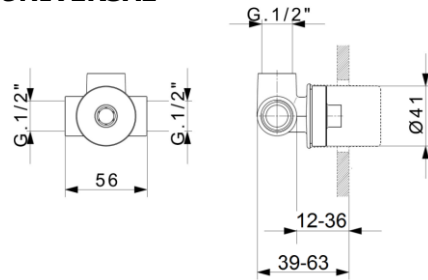

INSTALLATION

Prepare a suitable hole in the wall and insert the mixer with the protection on (built-in dimensions 39 min. – 63 max. mean at finished wall including the coating).

ATTENTION: open the cold water and hot water outlets and rinse the system before connecting the mixer. Make connections (cold water right / hot water left), during the connection of the outputs follow the indications in the picture.