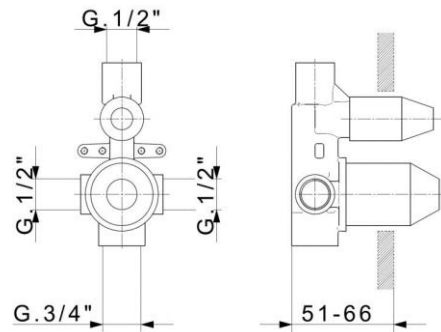

INSTALLATION

Prepare a suitable hole in the wall and insert the mixer with the protection on (built-in dimensions 51 min. – 66 max. mean at finished wall including the coating).

ATTENTION: open the cold water and hot water outlets and rinse the system before connecting the mixer. Make connections (cold water right / hot water left), during the connection of the outputs follow the indications in the picture.