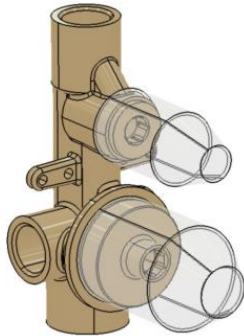

INSTALLATION

Prepare a suitable hole in the wall and insert the mixer with the protection on (built-in dimensions 51 min. – 66 max. mean at finished wall including the coating).

ATTENTION: open the cold water and hot water outlets and rinse the system before connecting the mixer. Make connections (cold water right / hot water left), during the connection of the outputs follow the indications in the picture.