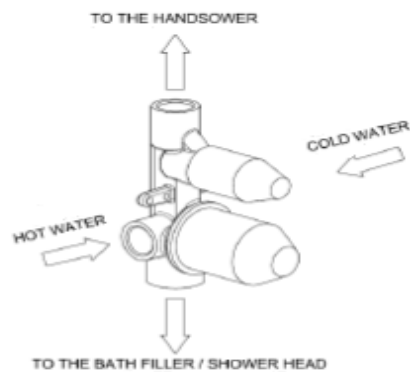

INSTALLATION

Prepare a suitable hole in the wall and insert the mixer with the protection on (built-in dimensions 51 min. – 66 max. mean at finished wall including the coating).

ATTENTION: open the cold water and hot water outlets and rinse the system before connecting the mixer. Make connections (cold water right / hot water left), during the connection of the outputs follow the indications in the picture.