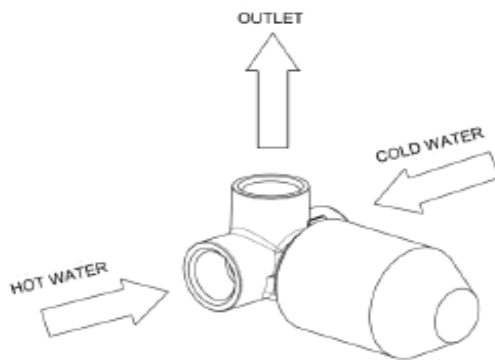

INSTALLATION

Prepare a suitable hole in the wall and insert the mixer with the protection on (built-in dimensions 39 min. – 63 max. mean at finished wall including the coating).

ATTENTION: open the cold water and hot water outlets and rinse the system before connecting the mixer. Make connections (cold water right / hot water left), during the connection of the outputs follow the indications in the picture.